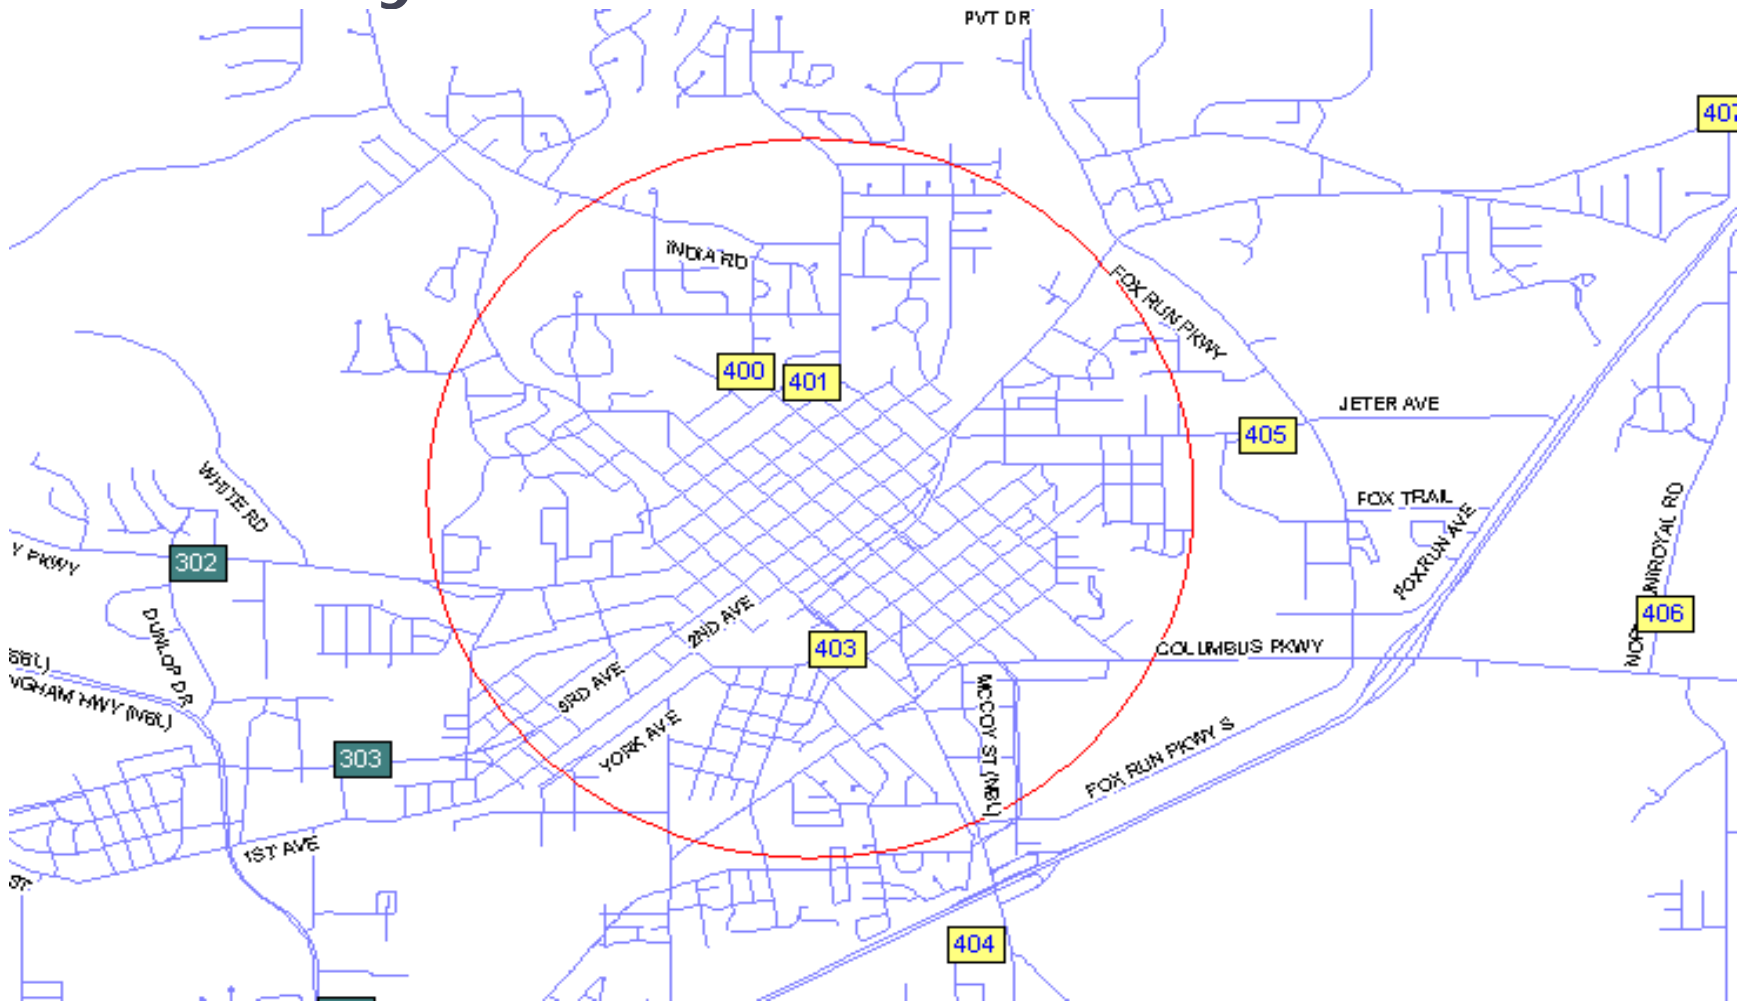

Manually Drawn Circle