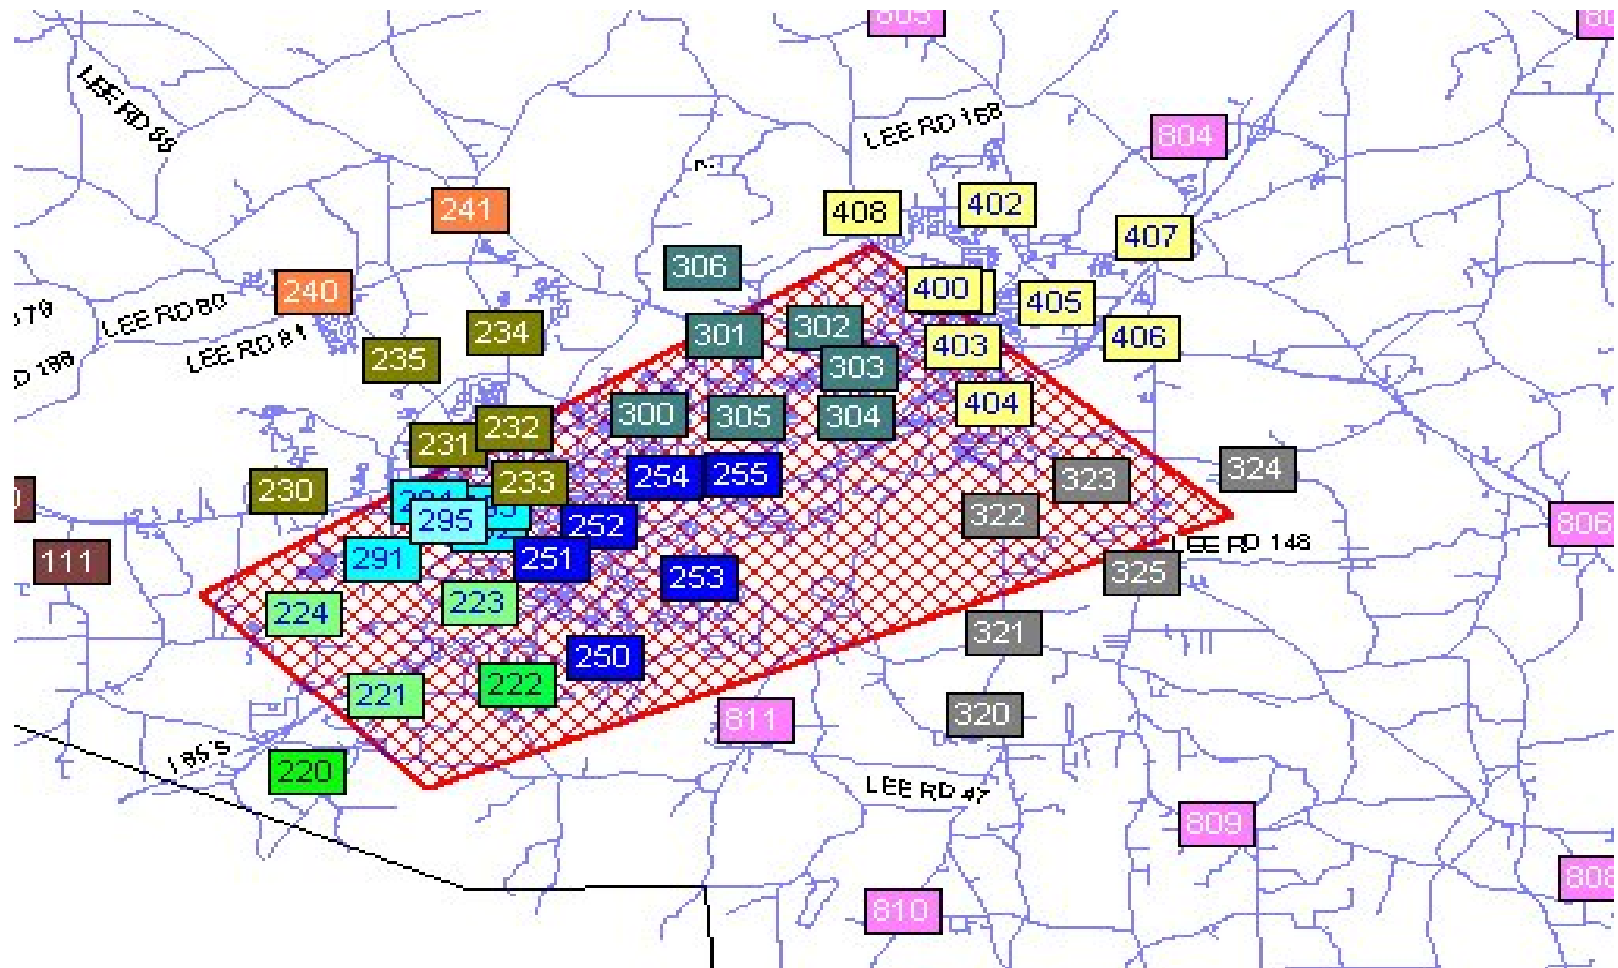

# Based on WXMesg Map

# Sirens Activated by Polygon

- Only those sirens inside the polygon/group will sound
- Those NOT inside the polygon will not be required to take shelter/protective actions
- Will not desensitize citizens by sounding sirens all over the county when their areas are not affected

# POLYGON from NWS