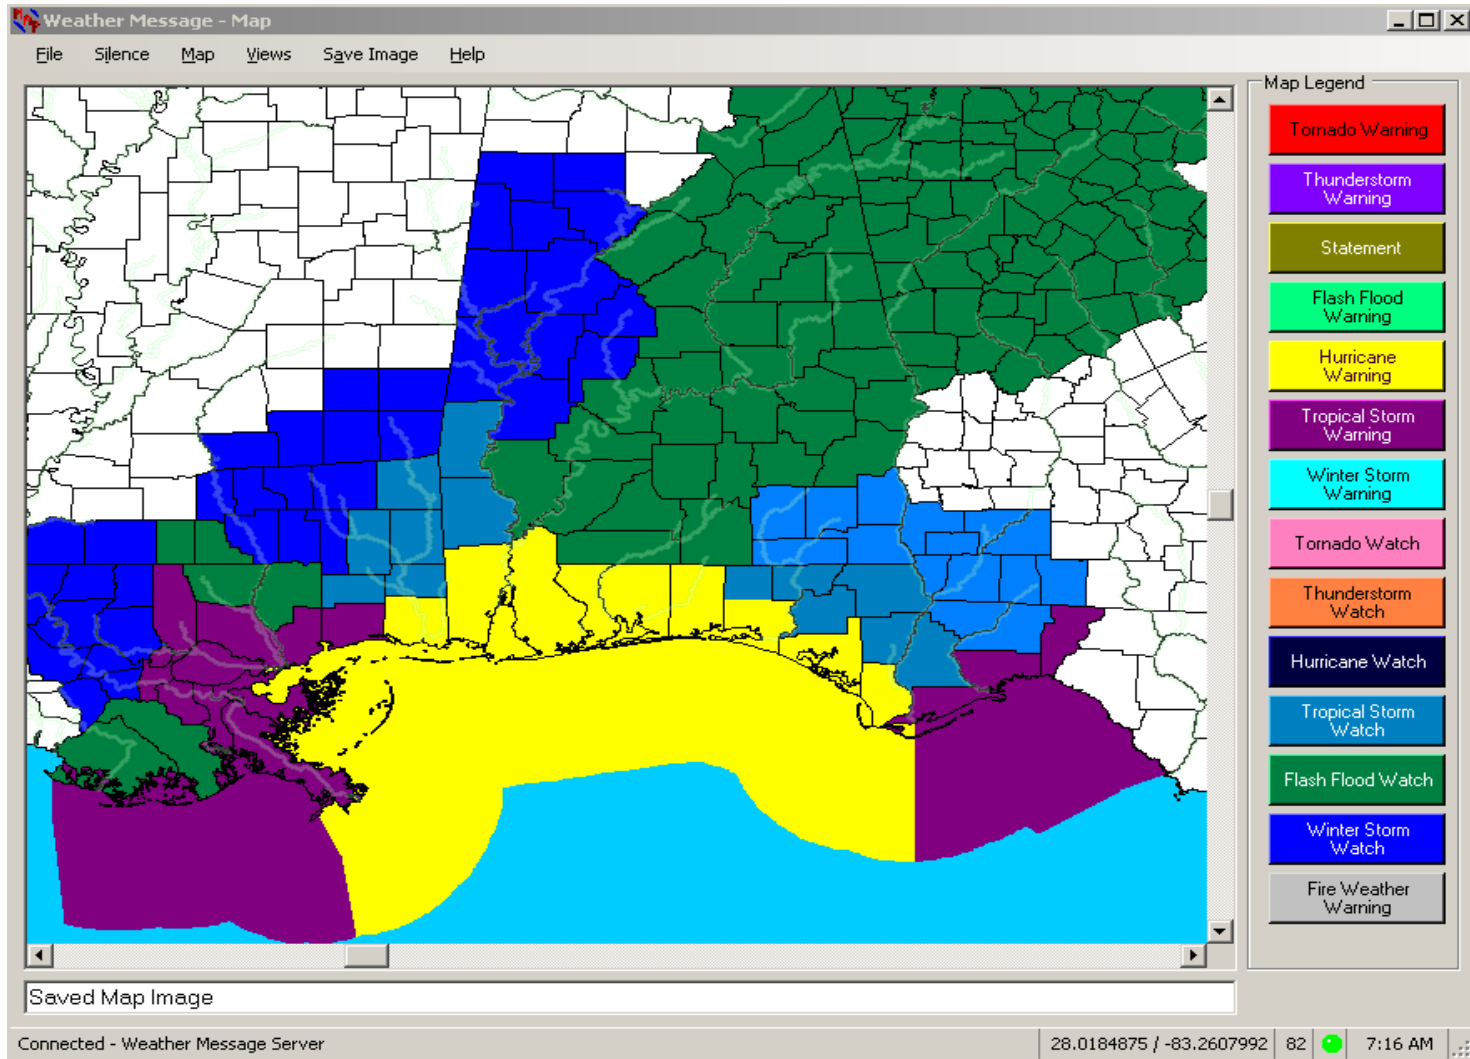

# Based on WXMesg Map

# Sirens Activated by Polygon

- Only those sirens inside the polygon/group will sound
- Those NOT inside the polygon will not be required to take shelter/protective actions
- Will not desensitize citizens by sounding sirens all over the county when their areas are not affected